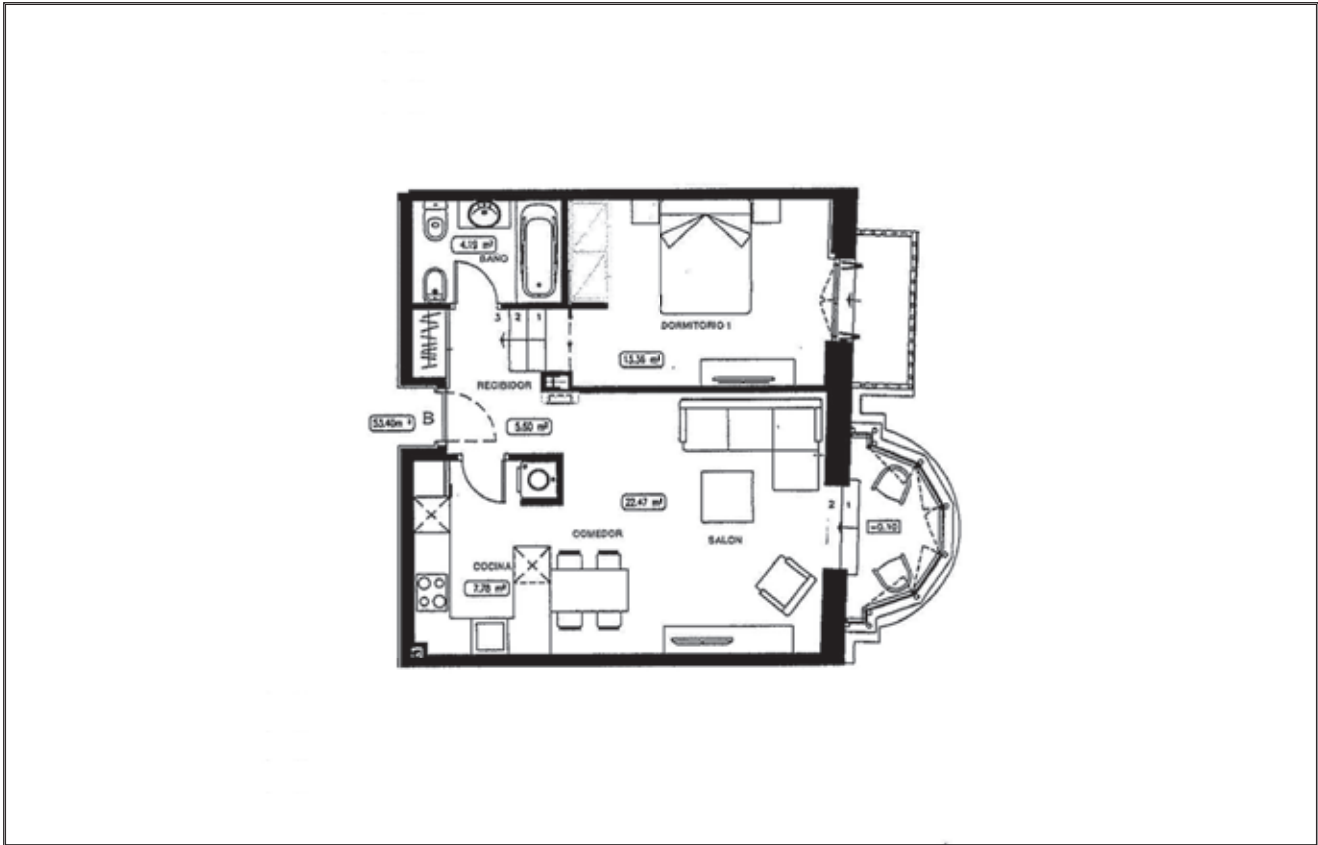

1 bedroom Passeig de Gràcia Residence
53,40 m² / 700 ft²